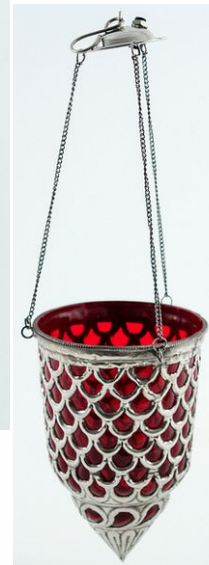

Punched Tin Luminaries
(24) 4" x 6.5"
(24) 3" x 4.5"

VOTIVES

VOTIVES

HANGING VOTIVES, ORBS AND LANTERNS

Hanging
Glass Orbs
4", 6" and 8"

Marquee Letters

Pink Monkey Inventory of Letters and Quantities:

- A x (5)
- B x (2)
- C x (2)
- D x (1)
- E x (4)
- G x (4)
- I x (2)
- J
- K
- L x (3)
- M
- N
- O
- P
- R x (4)
- S x (5)
- T
- U x (2)
- W
- &