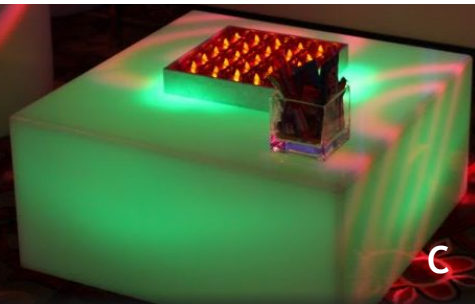

A. Side Table

Glow Cube that can be lit from within in various colors
16"H x 16"W x 16"D"
Qty. (7) \$95.00

B. Lowboy

Glow Cube that can be lit from within in various colors
30" H x 22" W x 22" D"
Qty. (4) \$175.00

C. Coffee Table

Glow Cube that can be lit from within in various colors
12" H x 24" W x 24" D"
Qty. (4) \$125.00

GLOW FURNITURE

D. Acrylic Highboy Pedestal

Glow cube cake pedestal can lit from within various colors
42" H x 16" W x 16" D
Qty. (13) \$175.00