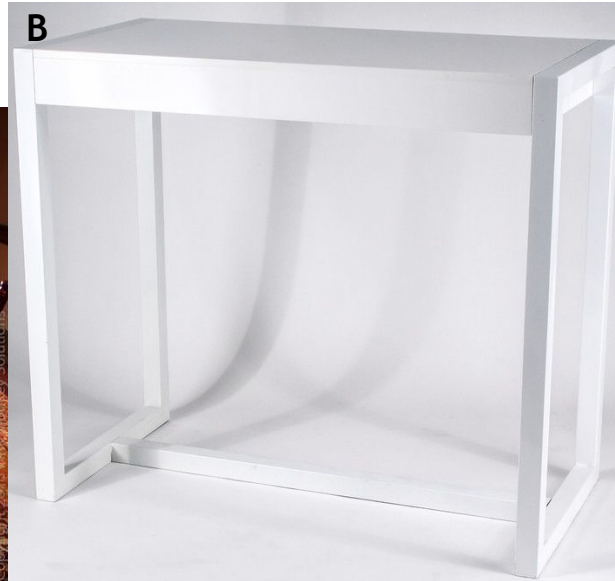

Copyright 2013 Pink Monkey Solutions

A. Large Dark Wooden Bar Table

42" H x 48" W x 24" D
Qty. (6) \$175.00 each

B. Dean's Collection White Lacquer Bar Table

42" H x 48" W x 24" D
Qty. (6) \$175.00

C. 2' Round Chrome Cocktail Table
Qty (8) \$40.00

TABLES/SHELVES

- A. Dean's Collection White
Lacquer Steel Puzzle Shelf**
48" H x 48" W x 14" D
Qty. (4) \$125.00

- B. Industrial Pipe Frame Shelves**
88"H x 50" W x 20" D
Qty. (4) \$300.00

- C. Tall Black Book Shelf**
72" H x 17" W x 15" D
Qty. (2) \$75
- D. Tall White Book Shelf**
72" H x 17" W x 15" D
Qty. (2) \$75