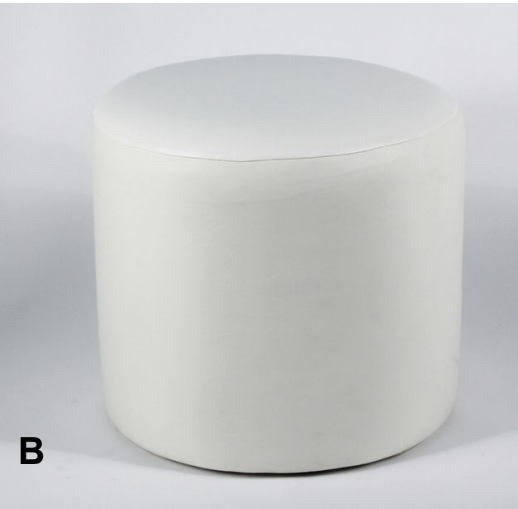

**OTTOMAN
COVERS**

A