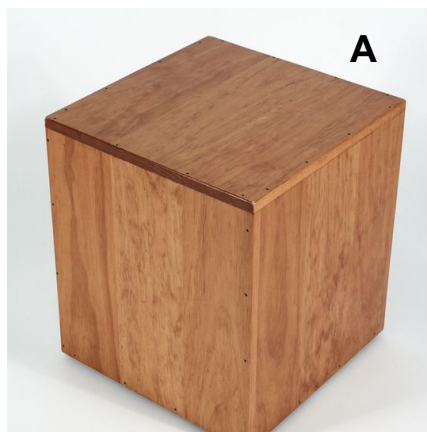

A. Side Table

Glow Cube that can be lit from within in various colors
16"H x 16"W x 16"D"
Qty. (7) \$95.00

B. Lowboy

Glow Cube that can be lit from within in various colors
30" H x 22" W x 22" D"
Qty. (4) \$175.00

C. Coffee Table

Glow Cube that can be lit from within in various colors
12" H x 24" W x 24" D"
Qty. (4) \$125.00

GLOW FURNITURE

D. Acrylic Highboy Pedestal

Glow cube cake pedestal can lit from within various colors
42" H x 16" W x 16" D
Qty. (13) \$175.00

SIDE/ACCENT TABLES

A. Wood Block Table

18" x 16" x 16"

Qty: (8) \$50.00

B. White Shabby Chic Ashley Side Table

19"h x 14" w x 14" d

Qty: (7) \$50.00

C. Round Vintage Side Table Ivory (Black not pictured)