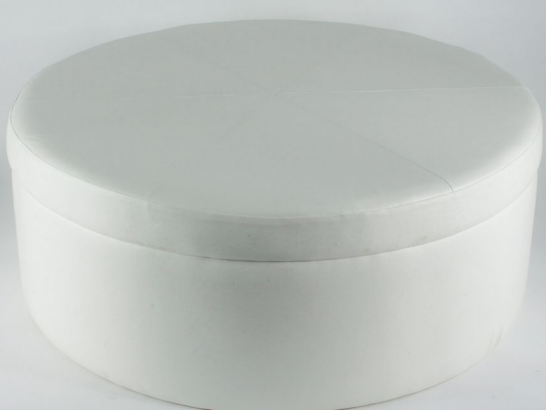

C

E

D

F. Contemporary Vinyl Adjustable Height Bar Stool

Qty (4) \$25.00

OTTOMANS

A. Large Round Ottoman White
48" W x 20" H

Qty: (4) \$175.00